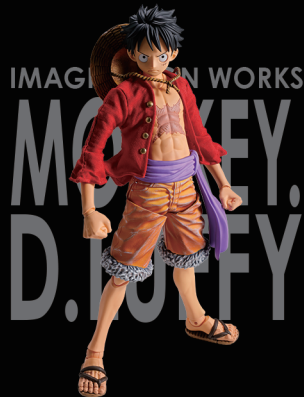

©BIRD STUDIO/SHUEISHA ©2022 DRAGON BALL SUPER Film Partners
©Eiichiro Oda/Shueisha, Toei Animation
©SOTSU・SUNRISE
©2002 MASASHI KISHIMOTO / 2007 SHIPPUDEN All Rights Reserved.