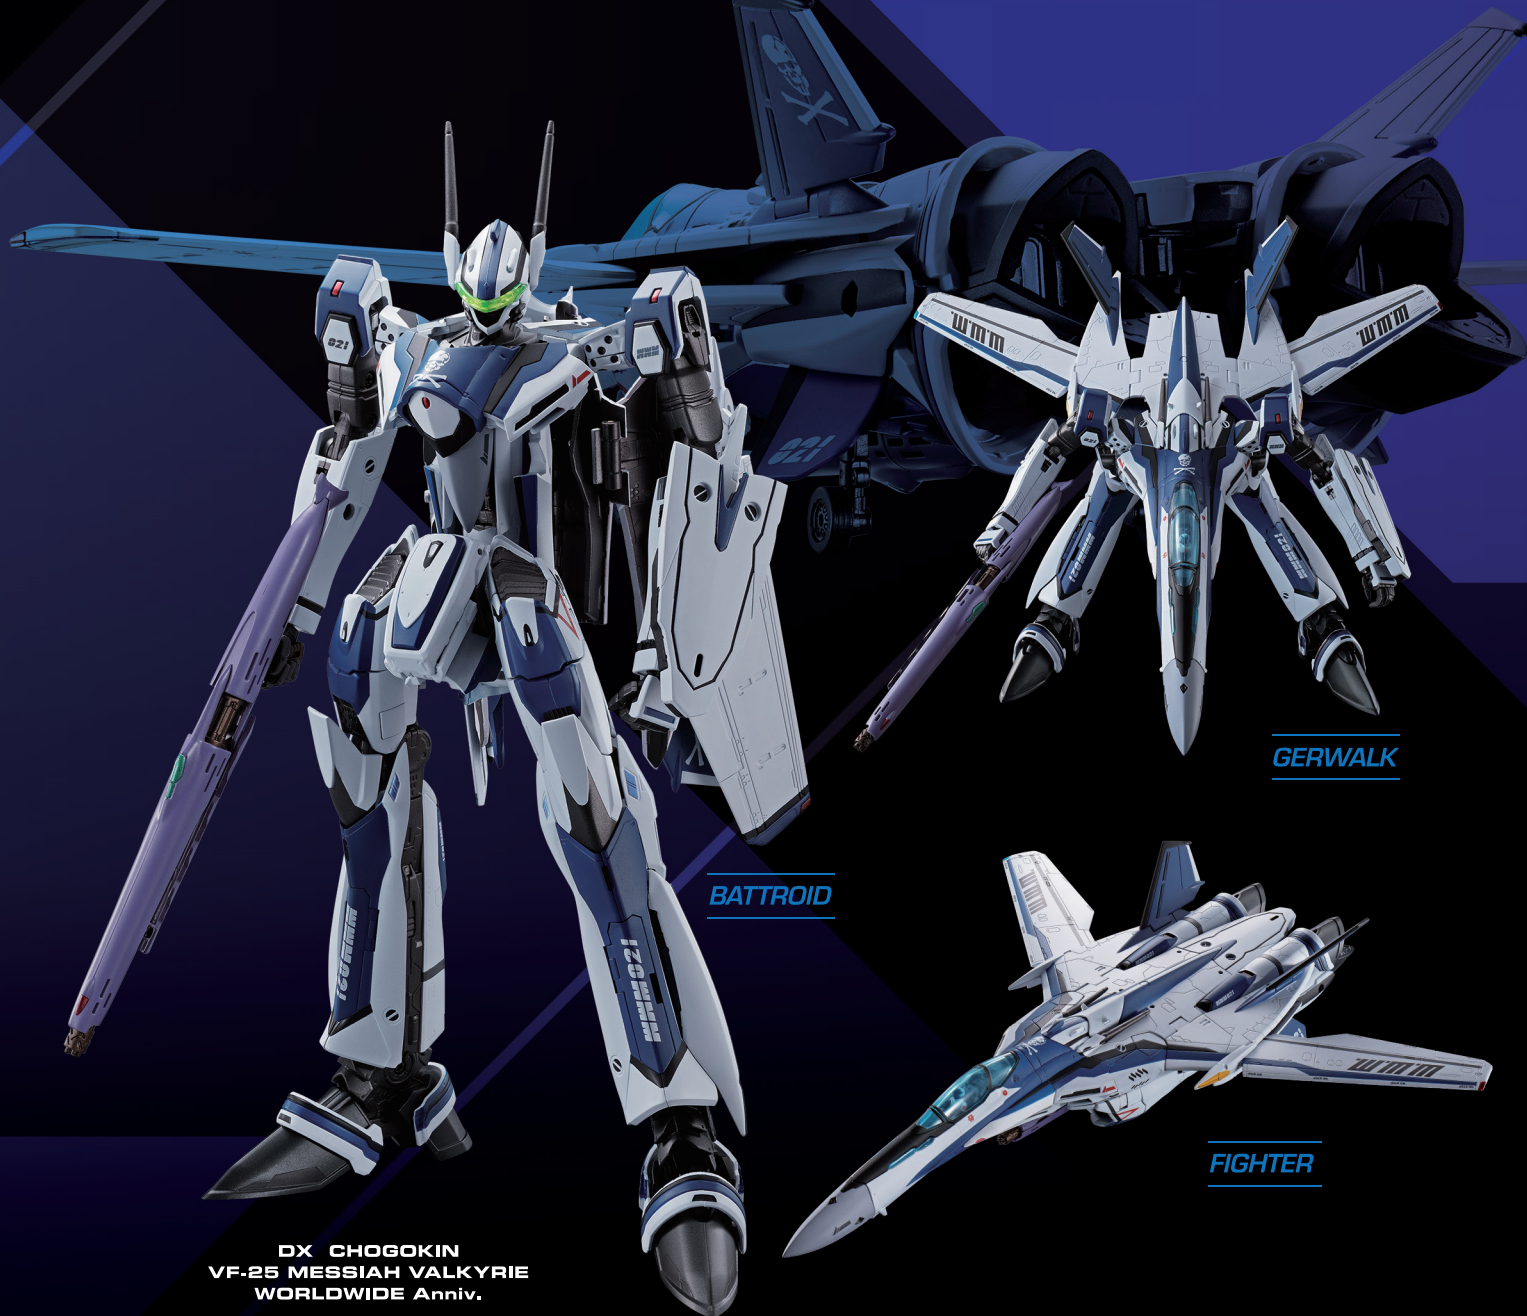

DX CHOGOKIN
VF-25 MESSIAH VALKYRIE
WORLDWIDE Anniv.

BATTROID

GERWALK

FIGHTER

DX 超合金

A crystallization of decades of TAMASHII NATIONS know-how that aims to perfectly capture the essence of top characters. Uses the latest technologies to achieve mind-blowing variable and combination features.