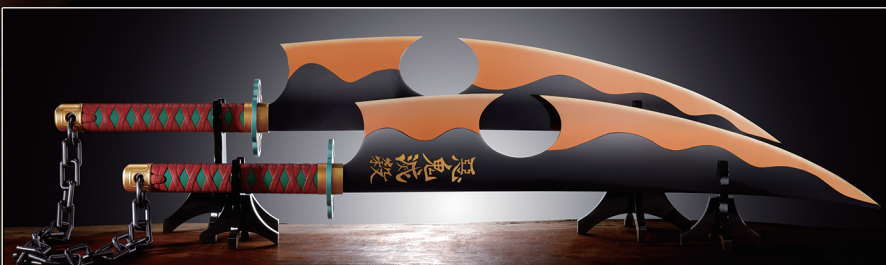

S.H.Figuarts
NARUTO UZUMAKI
-The Jinchuriki entrusted with Hope-

A NEW SERIES BEGINS!

S.H.Figuarts®

A new standard in action figures representing the state of the art of Tamashii Nation's design technology. Designed to perfectly mimic the range of motion of the human body, the series name is a contraction of the concepts of "Simple Style" and "Heroic Action." Standing roughly 14cm tall, the highly posable S.H.Figuarts figures are designed to feel like little treasures.

**FiguartsZERO
TENGEN UZUI**

Figuarts ZERO

FiguartsZERO figurines feature stylish proportion and high-precision sculpts at an affordable price. Focusing on realism and collectability, FiguartsZERO figurines bring out the best of the characters they portray.

**Figuarts mini
Sumiko Zenko Inoko
-Entertainment District Arc Set-**

Figuarts mini

フィギュアミニ

All of the excitement of your favorite characters, right in the palm of your hand! Stylized and squashed-down for a cute appearance, this is an all-new series of simple and posable action figures.