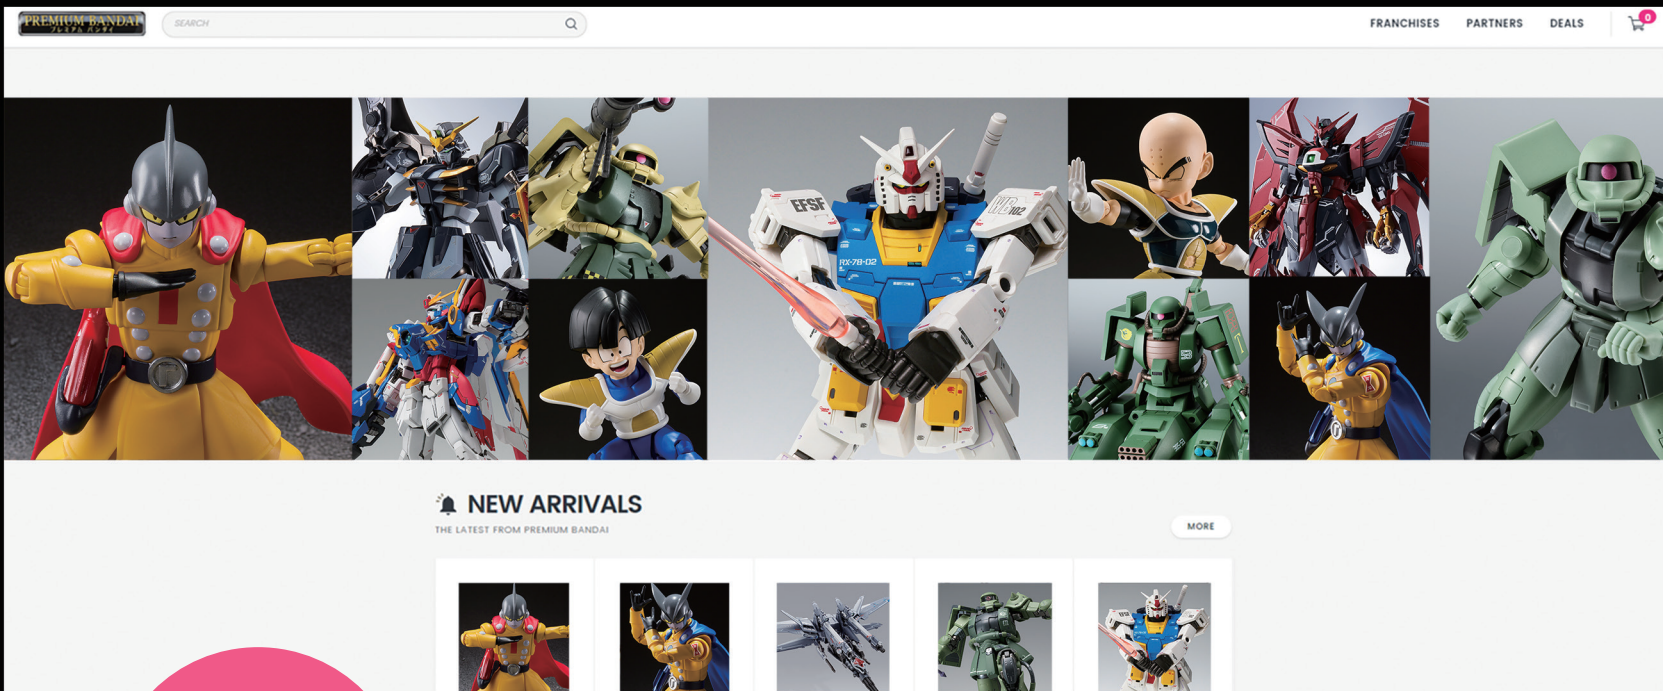

PREMIUM BANDAI
プレミアム バンダイ

EXCLUSIVE

Premium Bandai USA is Bandai's official online store and focuses on selling high quality anime, video game, and Tokusatsu merchandise. The product catalog features action figures, model kits, jewelry and other collectibles based on popular anime and live-action properties.

How to shop at PREMIUM BANDAI USA:

1. Register as a free member. <https://p-bandai.com/us/register>
2. Order the item you want to buy.
3. Wait for it to be made and shipped to your door.

Limited
run

Premium Bandai USA!

<https://p-bandai.com/us>

*Pre-orders may end at any time.

Follow us on Instagram
insTamashii

TAMASHII WEB GLOBAL SITE
<https://www.tamashiinations.com/>

©BIRD STUDIO/SHUEISHA
©2022 DRAGON BALL SUPER Film Partners
©BIRD STUDIO/SHUEISHA, TOEI ANIMATION
©SOTSU · SUNRISE