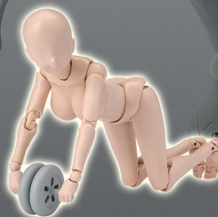

S.H.Figuarts
BODY CHAN
-KENTARO YABUKI- Edition DX SET
(Pale Orange Color Ver.)