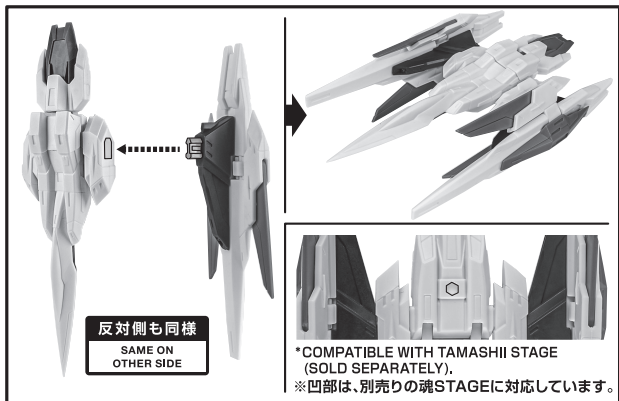

- PRODUCT MAY DIFFER FROM ILLUSTRATION.
- 取扱説明書の画像と商品とは、多少異なりますのでご了承ください。

ディスプレイサポートには別売りの魂STAGEを!⇒

https://tamashii.jp/special/t_stage/

反対側も同様
SAME ON OTHER SIDE

●MAIN UNIT
オーライザー本体

●FIGURE
フィギュア本体

破損に注意!
WARNING: DELICATE

●INTERCHANGEABLE
HAND PARTS
交換用手首

●JOINT
ディスプレイジョイント

*COMPATIBLE WITH TAMASHII STAGE (SOLD SEPARATELY).
※凹部は、別売りの魂STAGEに対応しています。

尖り注意!
WARNING: SHARP

●STABILIZER
スタビライザー

x2

●SWORD
GNソードII

●GRIP
柄パーツ

反対側も同様
SAME ON OTHER SIDE

AGES
15&UP

WARNING:
CHOKING HAZARD-Small
parts. Not for children under 3 years.

CAUTION for ages 15 and up.

- Please handle with care and store out of the reach of children younger than 15 years old.
- This product may contain small parts. May be harmful if swallowed.
- This product may contain parts that have sharp points and edges. Please handle it carefully to avoid getting injured.
- Do not place this product on top of plastic furniture, sofa, sheet, tile or anything made of resin. It may cause color migration.
- Color, style and decoration may vary.