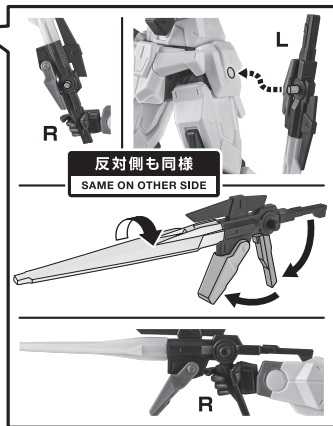

- PRODUCT MAY DIFFER FROM ILLUSTRATION.
- 取扱説明書の画像と商品とは、多少異なりますのでご了承ください。

ディスプレイサポートには別売りの魂STAGEを!⇒

https://tamashii.jp/special/t_stage/

反対側も同様
SAME ON OTHER SIDE

●MAIN UNIT
オーライザー本体

●FIGURE
フィギュア本体

破損に注意!
WARNING: DELICATE

●INTERCHANGEABLE
HAND PARTS
交換用手首

●JOINT
ディスプレイジョイント

*COMPATIBLE WITH TAMASHII STAGE (SOLD SEPARATELY).
※凹部は、別売りの魂STAGEに対応しています。

尖り注意!
WARNING: SHARP

●STABILIZER
スタビライザー

x2

●SWORD
GNソードII

●GRIP
柄パーツ

反対側も同様
SAME ON OTHER SIDE

AGES
15&UP

WARNING:
CHOKING HAZARD-Small
parts. Not for children under 3 years.

CAUTION for ages 15 and up.

- Please handle with care and store out of the reach of children younger than 15 years old.
- This product may contain small parts. May be harmful if swallowed.
- This product may contain parts that have sharp points and edges. Please handle it carefully to avoid getting injured.
- Do not place this product on top of plastic furniture, sofa, sheet, tile or anything made of resin. It may cause color migration.
- Color, style and decoration may vary.